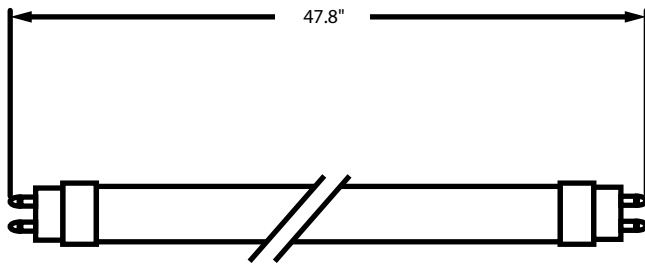

# LED Glass Tube T8 Instant Start Ballast Compatible

**LED** 50,000 Hours average rated life

**Applications:**

LED compatible replacement for linear fixtures with instant start ballasts\*

**Features**

>40% Energy Savings	No Mercury
Long life - 50,000 hours	5 year warranty
Instant on/off	Rated for enclosed fixtures
No rewiring of fixture - just replace fluorescent lamp with LED lamp	