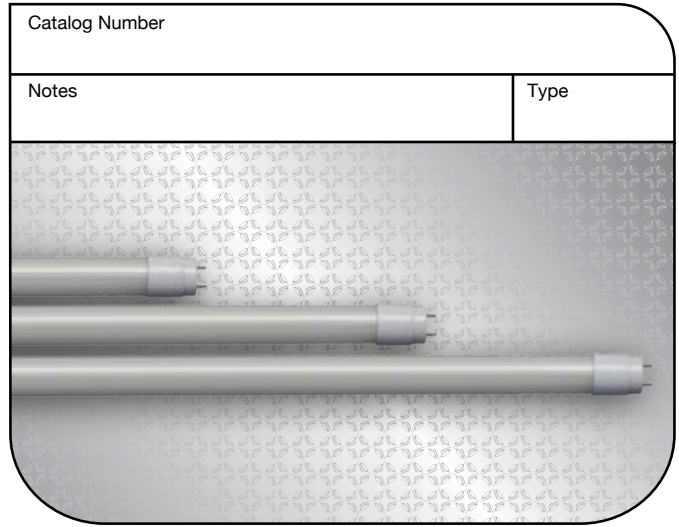

# LED Glass Tube T8 Instant Start Ballast Compatible

**LED** 50,000 Hours average rated life

**Applications:**

LED compatible replacement for linear fixtures with instant start ballasts\*

**Features**

>40% Energy Savings	No Mercury
Long life - 50,000 hours	5 year warranty
Instant on/off	Rated for enclosed fixtures
No rewiring of fixture - just replace fluorescent lamp with LED lamp	