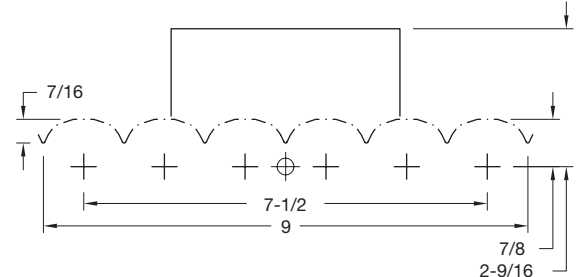

Side View Dimensions

Photometric Data by Independent Testing Lab. ITL Boulder.

TCP, Inc.

325 Campus Dr. | Aurora, Ohio 44202 | P: 800-324-1496 | tcp.com

©TCP, Inc. 2011/45875

TCP is proud to have been awarded
ENERGY STAR® Partner of the Year 2010.