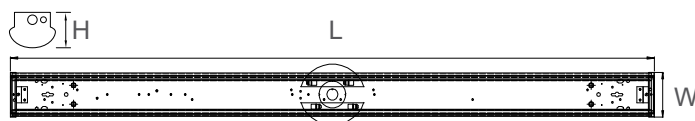

Specifications

Housing:

White post painted CRCA steel housing with split octagon box cover.

Optics:

PC Coextruded opal lens snaps onto housing for even and glare free lighting.

Mounting:

Suitable for surface or suspended mounting.

Polar Candela

Dimensional Drawing

	L	W	H
4FM	47.67"	3.14"	3.10"
8FM	96.28"	3.14"	3.10"

Applications

Corridors

Utility rooms

Warehousing

LED Premium Commercial Strip

SEL-PS	Segment	Wattage Range	Lumen Range
	Commercial & Industrial	30-80W Selectable Wattage	3,900-10,400lm

Ordering Information Example: SEL-PS/4FM/MW/MK/120-347V/D

Family Name	Fixture Type	Size	Wattage	CCT	Voltage	Dimmable	Sensor	Option
SEL (SELECT)	PS (Premium Commercial Strip)	4F (4') 8F (8')	MW (Selectable wattage)	MK (Selectable CCT)	120-347V	D (Dimmable)	LV6SA (Low voltage sensor)	RM (Row MTG plate)