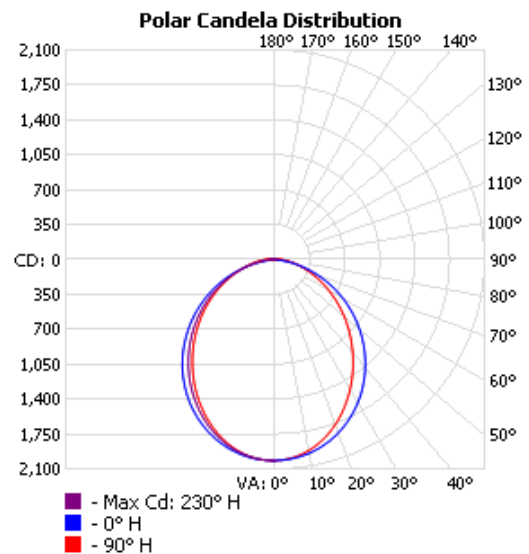

LED Premium Commercial Strip

SEL-PS	Segment	Wattage Range	Lumen Range
	Commercial & Industrial	30-80W Selectable Wattage	3,900-10,400lm

Features

- White post painted CRCA Steel Housing in 4ft and 8ft.
- Operating temperature range of -25 °C ~ +45 °C.
- Field Selectable CCT (3500K, 4000K & 5000K) along with Auto Sensing 120-347V Driver.
- PC Co-extruded opal lens.
- Suitable for Surface, or suspended chain mounting. J-BOX split cover plate (included).

Polar Candela

Dimensional Drawing

	L	W	H
4FM	47.67"	3.14"	3.10"
8FM	96.28"	3.14"	3.10"

Applications

Corridors

Utility rooms

Warehousing

LED Premium Commercial Strip

SEL-PS	Segment	Wattage Range	Lumen Range
	Commercial & Industrial	30-80W Selectable Wattage	3,900-10,400lm

Ordering Information Example: SEL-PS/4FM/MW/MK/120-347V/D

Family Name	Fixture Type	Size	Wattage	CCT	Voltage	Dimmable	Sensor	Option
SEL (SELECT)	PS (Premium Commercial Strip)	4F (4') 8F (8')	MW (Selectable wattage)	MK (Selectable CCT)	120-347V	D (Dimmable)	LV6SA (Low voltage sensor)	RM (Row MTG plate)