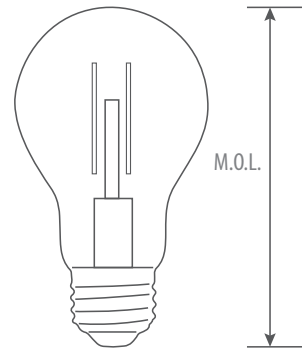

LED LAMP ARTISAN

A19, B10, ST19, T9

LOW
non visible
FLICKER

Features & Benefits

- Reduced flicker down to 10%
- Compare to 6.6% traditional incandescent
 - Far below California T20 standard 30%
 - Significantly improve light quality
 - Optimize eye comfort

- With clear, amber or milky white glass cover
- Dimmable, High CRI (80+)
- 15,000 hour average life span
- Rated for damp locations

Dimensional drawing

Warranty & Cautions

2-year limited warranty

Operating temperature range between -20°C and +40°C