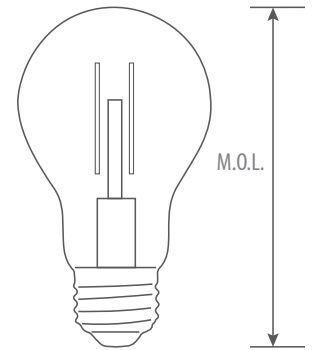

## Features & Benefits

Reduced flicker down to 10%

- Compare to 6.6% traditional incandescent
- Far below California T20 standard 30%
- Significantly improve light quality
- Optimize eye comfort

With clear, amber or milky white glass cover

## Dimensional drawing