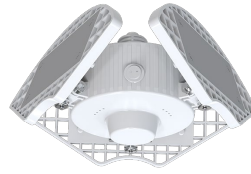

LED LAMP

HD Series

HD-GCL/80W

LED Garage Light

HD-GCL

Adjustable panel
Multiple Wattage offer
E26 extended base option
2 pcs per pack

HD-GCL/MW

Features & Benefits

- Indoor standard E26
- 90° adjustable panel design
- 100°-330° adjustable beam angle
- 120V, 5000K (Daylight)
- cETL listed, damp location rated
- CRI≥80, L70 @ 50,000 Hrs

Dimensional Drawing

Warranty

- 5-year limited warranty
- Operating temperature range between -20°C and +40°C