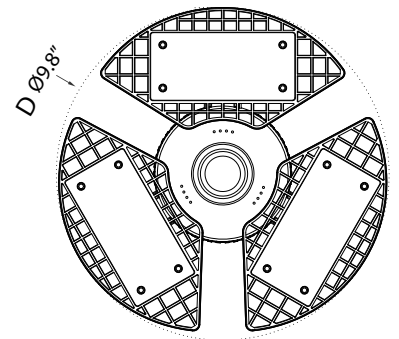

LED LAMP

HD Series

HD-GCL/80W

LED Garage Light

HD-GCL

Adjustable panel
Multiple Wattage offer
E26 extended base option
2 pcs per pack

HD-GCL/MW

Features & Benefits

- Indoor standard E26
- 90° adjustable panel design
- 100°-330° adjustable beam angle
- 120V, 5000K (Daylight)
- cETL listed, damp location rated
- CRI≥80, L70 @ 50,000 Hrs

Dimensional Drawing

Warranty

- 5-year limited warranty
- Operating temperature range between -20°C and +40°C

Ordering Information Example: HD-GCL/80W/50/AB/E26/ES

Family Name	Fixture Type	Wattage	CCT (Kelvin)	Panel	Base	Certification	Others
HD (HD Vision)	GCL (LED Garage Light)	80W MW (Multi Wattage)	50 (5000K)	AB (Panel Adjustable)	E26	ES (Energy Star)	Extended Lamp Holder Included (for HD-GCL/MW)

Product Specification

Ordering Code	Model Number	Wattage (W)	Input Voltage (V)	Hour Rating	Initial Delivered Lumens (lumen)	CCT (K)	CRI	Damp Location	Dimensions D×H (inch)	Case QTY.
1786500	HD-GCL/MW/50/AB/E26	60W-30W-6W	120V	50,000	6000lm-3000lm-600lm	5,000	80	Yes	4.33" × 6.66"	12 (6 pack)
1786501	HD-GCL/80W/50/AB/E26/ES	80W	120V	50,000	8000lm	5,000	80	Yes	9.8" × 3.75"	12 (6 pack)