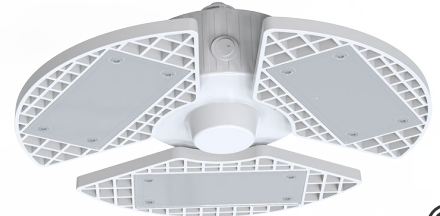

LED LAMP

HD Series

HD-GCL/80W

LED Garage Light

HD-GCL

Adjustable panel
Multiple Wattage offer
E26 extended base option
2 pcs per pack

HD-GCL/MW

Features & Benefits

- Indoor standard E26
- 90° adjustable panel design
- 100°-330° adjustable beam angle
- 120V, 5000K (Daylight)
- cETL listed, damp location rated
- CRI≥80, L70 @ 50,000 Hrs

Dimensional Drawing

Warranty

- 5-year limited warranty
- Operating temperature range between -20°C and +40°C

Ordering Information Example: HD-GCL/80W/50/AB/E26/ES

Family Name	Fixture Type	Wattage	CCT (Kelvin)	Panel	Base	Certification	Others
HD (HD Vision)	GCL (LED Garage Light)	80W MW (Multi Wattage)	50 (5000K)	AB (Panel Adjustable)	E26	ES (Energy Star)	Extended Lamp Holder Included (for HD-GCL/MW)