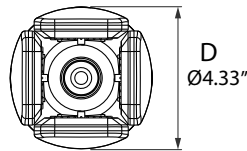

LED LAMP

HD Series

HD-GCL/80W

LED Garage Light

HD-GCL

Adjustable panel
Multiple Wattage offer
E26 extended base option
2 pcs per pack

HD-GCL/MW

Features & Benefits

- Indoor standard E26
- 90° adjustable panel design
- 100°-330° adjustable beam angle
- 120V, 5000K (Daylight)
- cETL listed, damp location rated
- CRI≥80, L70 @ 50,000 Hrs

Dimensional Drawing

Warranty

- 5-year limited warranty
- Operating temperature range between -20°C and +40°C

Product Specification

Ordering Code	Model Number	Wattage (W)	Input Voltage (V)	Hour Rating	Initial Delivered Lumens (lumen)	CCT (K)	CRI	Damp Location	Dimensions D×H (inch)	Case QTY.
1786500	HD-GCL/MW/50/AB/E26	60W-30W-6W	120V	50,000	6000lm-3000lm-600lm	5,000	80	Yes	4.33" × 6.66"	12 (6 pack)
1786501	HD-GCL/80W/50/AB/E26/ES	80W	120V	50,000	8000lm	5,000	80	Yes	9.8" × 3.75"	12 (6 pack)