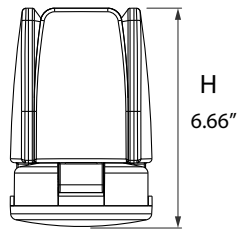

- Indoor standard E26
- 90° adjustable panel design
- 100°-330° adjustable beam angle
- 120V, 5000K (Daylight)
- cETL listed, damp location rated
- CRI≥80, L70 @ 50,000 Hrs

Dimensional Drawing

Warranty

- 5-year limited warranty
- Operating temperature range between -20°C and +40°C

Product Specification

Ordering Code	Model Number	Wattage (W)	Input Voltage (V)	Hour Rating	Initial Delivered Lumens (lumen)	CCT (K)	CRI	Damp Location	Dimensions D×H (inch)	Case QTY.
1786500	HD-GCL/MW/50/AB/E26	60W-30W-6W	120V	50,000	6000lm-3000lm-600lm	5,000	80	Yes	4.33" × 6.66"	12 (6 pack)
1786501	HD-GCL/80W/50/AB/E26/ES	80W	120V	50,000	8000lm	5,000	80	Yes	9.8" × 3.75"	12 (6 pack)