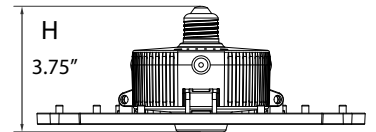

- Indoor standard E26
- 90° adjustable panel design
- 100°-330° adjustable beam angle
- 120V, 5000K (Daylight)
- cETL listed, damp location rated
- CRI≥80, L70 @ 50,000 Hrs

Dimensional Drawing

Warranty

- 5-year limited warranty
- Operating temperature range between -20°C and +40°C