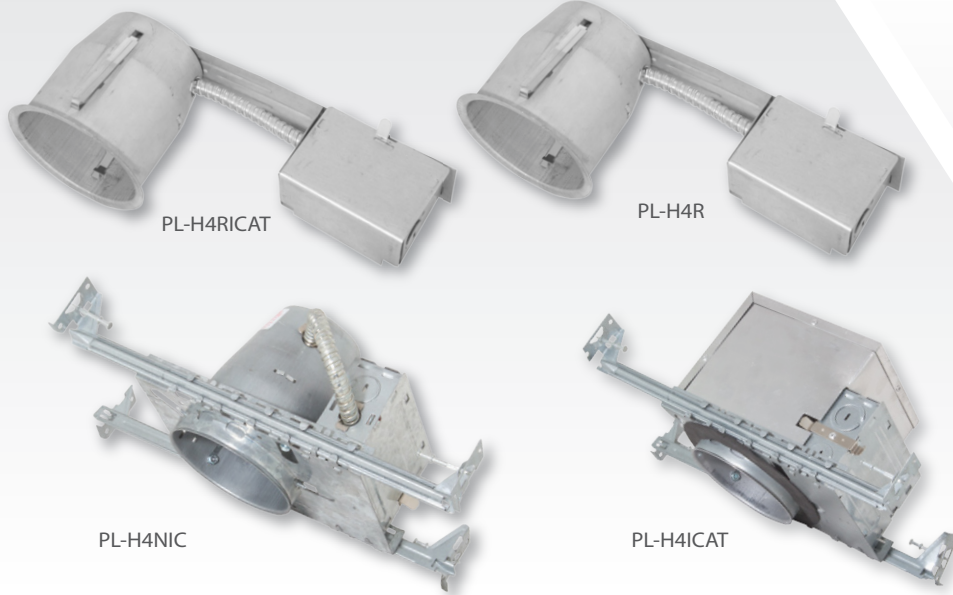

POT LIGHT FIXTURES