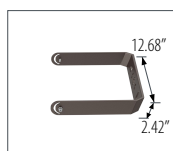

### Dimensional Drawing

\* Type III is default, you can order the optional lens separately for type V (T5) and type IV (T4).

SSL-AL2/SSF-MTG/DB

SSL-AL2/SQ-RD-POLE-MTG/DB

SSL-AL2/TRUN-MTG/DB

SSL-AL2/YOKEM-MTG/DB  
SSL-AL2/YOKEL-MTG/DB