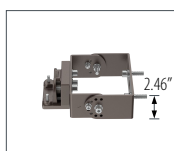

SSL-AL2/TRUN-MTG/DB