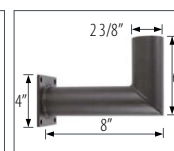

SSL-AL/WALL-MTG/DB