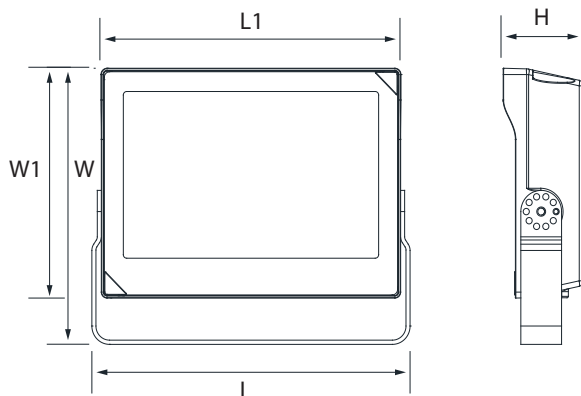

120-347V LED Auto-Sensing driver

LED:

Selectable 30-40-50K CCT with Efficacy of upto 140lm/w

Controls:

Compatible with 0-10V Dimming

Dimensional Drawing

	L	W	H	L1	W1
MFL2/60M	9.21"	7.68"	2.28"	8.70"	6.42"
MFL2/100L	10.94"	8.86"	2.72"	10.28"	7.52"
MFL2/150XL	12.17"	9.69"	2.87"	11.46"	8.30"