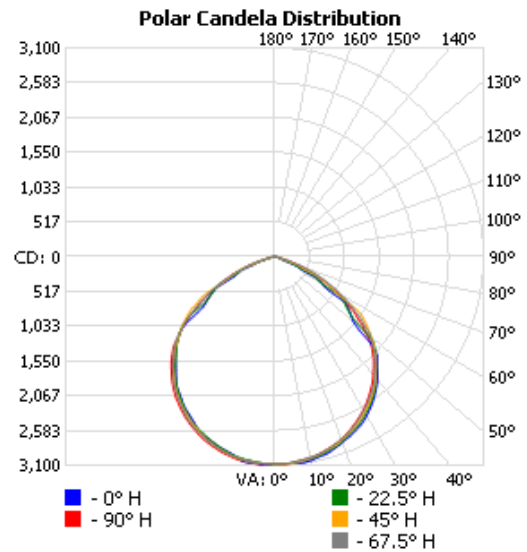

LED Mini Flood

SSL-MFL2	Segment	Wattage Range	Lumen Range
	Commercial & Residential	30W-150W	4,500-21,000lm

Features

- Slim & Compact LED Flood Light with Tempered Glass Lens.
- IP65 Wet Location rated with operating temperature range of -30 °C ~ + 450C.
- Field Selectable (CCT 3000K, 4000K & 5000K) and wattage of 30 – 150 W with 60M, 100L and 150XL Models
- Efficacy of upto 140 lm/W with Lumiled LED
- 120-347V LED Auto-Sensing driver with Photocell
- CRI>80, L70 @ 50,000 Hrs

120-347V LED Auto-Sensing driver

LED:

Selectable 30-40-50K CCT with Efficacy of upto 140lm/w

Controls:

Compatible with 0-10V Dimming

Dimensional Drawing

	L	W	H	L1	W1
MFL2/60M	9.21"	7.68"	2.28"	8.70"	6.42"
MFL2/100L	10.94"	8.86"	2.72"	10.28"	7.52"
MFL2/150XL	12.17"	9.69"	2.87"	11.46"	8.30"

Polar Candela

Applications

Schools

Stadium

Shopping Plaza

Outdoor Parking Lots

LED Mini Flood

SSL-MFL2	Segment	Wattage Range	Lumen Range
	Commercial & Residential	30W-150W	4,500-21,000lm

Ordering Information Example: SSL-MFL2/100L/MW/MK/120-347V/BK

Family Name	Fixture Type	Wattage	CCT (Kelvin)	Voltage	Finish
SSL (Solid state lighting)	MFL2 (LED Mini Flood)	60M/MW (Max.60W, Selectable Wattage) 100L/MW (Max.100W, Selectable Wattage) 150XL/MW (Max.150W, Selectable Wattage)	MK (Selectable Kelvin/ CCT)	120-347V	BK (Black)