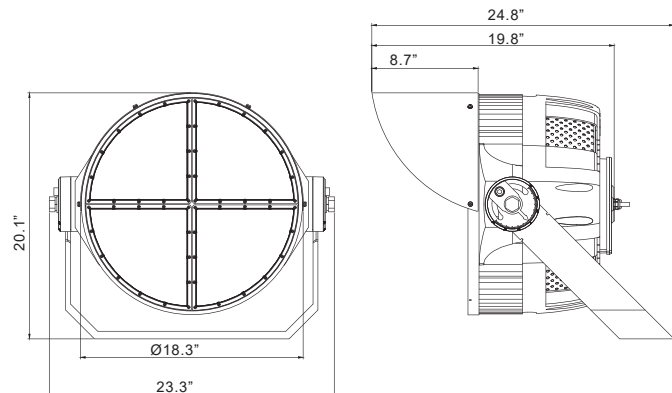

Optical Data

LED Type	5050 LED
CCT	5000K
CRI	>70
Beam Angle	15°/25°/40°/60°/80°
Dimming	1-10V

cULus listed, DLC Premium, L70 @ 50000 Hrs

Black housing with Red accents, c/w Visor & "U" Bracket.

6KV surge protection, IP65 rated

1M cable black, cast Aluminium design

Dimensional Drawing

600M/MW

1000L/MW

LED Sports Light SSL-SL3

Ordering Information Example: SSL-SL3/600M/MW/50K/120-347V/40D

Family Name	Lamp Type	Wattage	CCT	Voltage	Beam Angle
SSL (Solid State Lighting)	SL3 (Sports Light)	600M/MW (Max.600W, Selectable Wattage) 1000L/MW (Max.1000W, Selectable Wattage)	50K (5000K)	120-347V	40D (40°)

Product Specification

Ordering Code	DLC Premium	Model Number	Wattage (W)	Input Voltage (V)	Hour Rating	Initial Delivered Lumens (lumen)	CCT (K)	Optics / Distribution	CRI	Dimming	Dimension (inch)	Case QTY.
3682241	Yes	SSL-SL3/600M/MW/50K/120-347V/40D	600-500-400-300	120-347	50000	90000-75000-60000-45000	5000	25°/40°/60°, Default 40°	>70	1-10V	19.8 x 18.1 x 17.4	1
3682242	Yes	SSL-SL3/1000L/MW/50K/120-347V/40D	1000-900-800-700	120-347	50000	150000-135000-120000-105000	5000	15°/40°/60°/80°, Default 40°	>70	1-10V	19.8 x 18.1 x 17.4	1