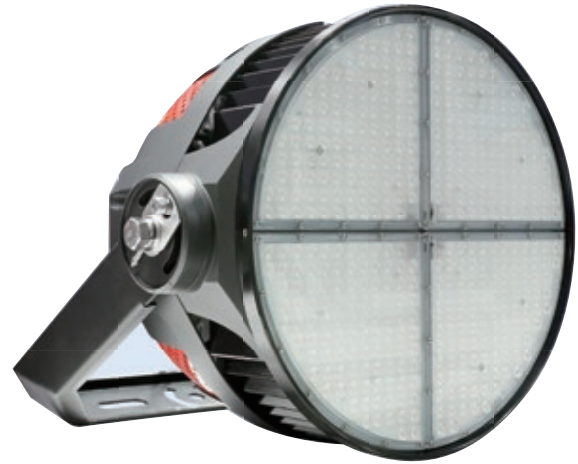

LED FIXTURE

SSL Series

LED Sports Light SSL-SL3

Delivers volumetric lighting and reducing glare.

5-year limited warranty

Operating temperature range -40° C ~ +50° C

Features & Benefits

Wattage	300W-1000W
Input Voltage	120-347V
Power Frequency	50/60Hz
Power Factor	>0.90
Efficiency	150lm/W

Optical Data

LED Type	5050 LED
CCT	5000K
CRI	>70
Beam Angle	15°/25°/40°/60°/80°
Dimming	1-10V

cULus listed, DLC Premium, L70 @ 50000 Hrs

Black housing with Red accents, c/w Visor & "U" Bracket.

6KV surge protection, IP65 rated

1M cable black, cast Aluminium design

Dimensional Drawing

600M/MW

1000L/MW

LED Sports Light SSL-SL3

Ordering Information Example: SSL-SL3/600M/MW/50K/120-347V/40D

Family Name	Lamp Type	Wattage	CCT	Voltage	Beam Angle
SSL (Solid State Lighting)	SL3 (Sports Light)	600M/MW (Max.600W, Selectable Wattage) 1000L/MW (Max.1000W, Selectable Wattage)	50K (5000K)	120-347V	40D (40°)