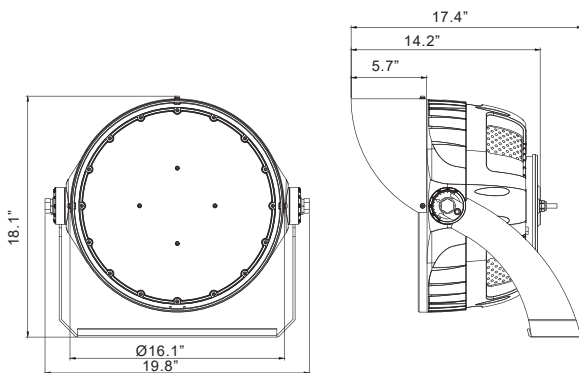

Optical Data

LED Type	5050 LED
CCT	5000K
CRI	>70
Beam Angle	15°/25°/40°/60°/80°
Dimming	1-10V

cULus listed, DLC Premium, L70 @ 50000 Hrs

Black housing with Red accents, c/w Visor & "U" Bracket.

6KV surge protection, IP65 rated

1M cable black, cast Aluminium design

Dimensional Drawing

600M/MW

1000L/MW

LED Sports Light SSL-SL3

Ordering Information Example: SSL-SL3/600M/MW/50K/120-347V/40D

Family Name	Lamp Type	Wattage	CCT	Voltage	Beam Angle
SSL (Solid State Lighting)	SL3 (Sports Light)	600M/MW (Max.600W, Selectable Wattage) 1000L/MW (Max.1000W, Selectable Wattage)	50K (5000K)	120-347V	40D (40°)

Product Specification

Ordering Code	DLC Premium	Model Number	Wattage (W)	Input Voltage (V)	Hour Rating	Initial Delivered Lumens (lumen)	CCT (K)	Optics / Distribution	CRI	Dimming	Dimension (inch)	Case QTY.
3682241	Yes	SSL-SL3/600M/MW/50K/120-347V/40D	600-500-400-300	120-347	50000	90000-75000-60000-45000	5000	25°/40°/60°, Default 40°	>70	1-10V	19.8 x 18.1 x 17.4	1
3682242	Yes	SSL-SL3/1000L/MW/50K/120-347V/40D	1000-900-800-700	120-347	50000	150000-135000-120000-105000	5000	15°/40°/60°/80°, Default 40°	>70	1-10V	19.8 x 18.1 x 17.4	1