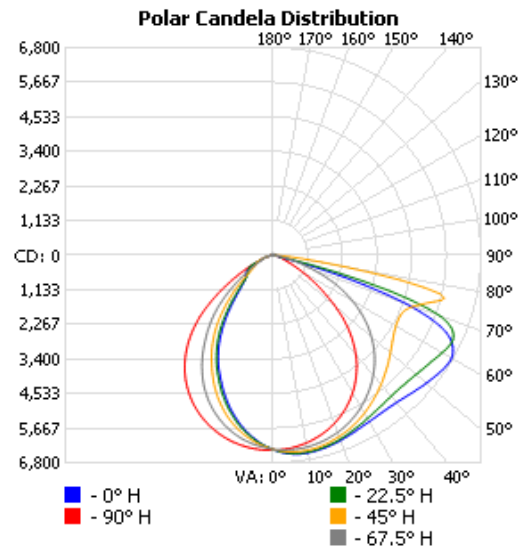

Polar Candela

Applications