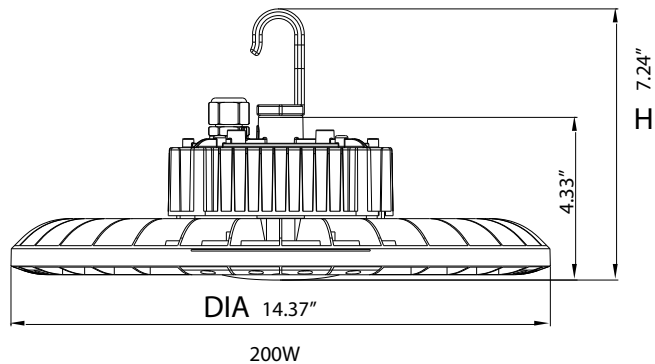

Dimensional drawing