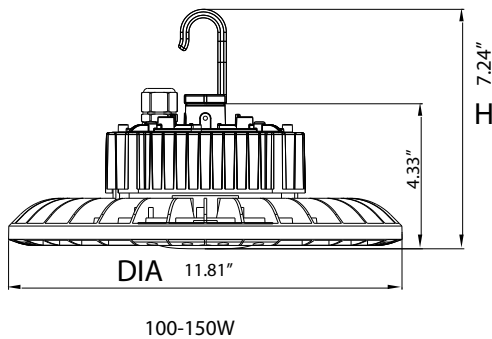

Dimensional drawing