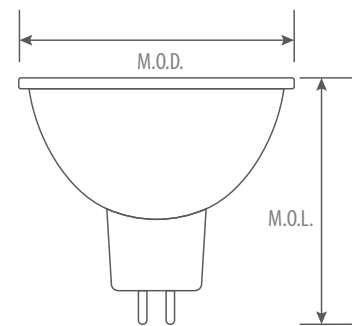

LED LAMP

VASO Series

VASO-MR11

Features & Benefits

12V, GU4 base	25,000 hour average life
Glass Housing	Suitable for the enclosed fixture
High CRI (80+)	Damp location approved

Dimensional drawing

Warranty & Cautions

3-year limited warranty
Operating temperature range between -20°C and +45°C

Product Specification

Ordering Code	Model Number	Watts	Base	Voltage (V)	Hour Rating	Beam Angle	Initial Lumens(lm)	CCT(K)	CRI	C.B.C.P	Enclosed Fixture Application	Damp LOC.	M.O.D. (inch)	M.O.L. (inch)	Case QTY.
1751203	VASO-MR11/3W/30/FL/GU4	3	GU4	12	25,000	30°	200	3000	80	600	Y	Y	1.38	1.5	200

Ordering Information Example: VASO-MR11/3W/30/FL/GU4

LED CLASS	LAMP TYPE	WATTAGE	CCT(K)	BEAM ANGLE	BASE
VASO	MR11	3W	30 (3000K)	FL (30°)	GU4