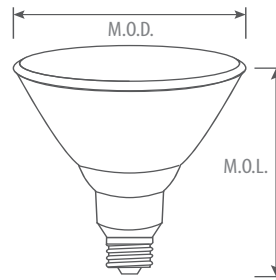

Dimensional Drawing

	M.O.D.	M.O.L.
PAR38	4.8"	5.31"
PAR30LN	3.74"	4.84"
PAR20	2.47"	3.46"

Ordering Information Example: VIV-PAR38/I90/16W/30/WFL40/D/BK

Family Name	Lamp Type	CRI	Wattage	CCT	Beam Angle	Dimmable	Finish/ Housing
VIV (Vivid)	PAR38 PAR30LN (PAR30 Long neck) PAR20	90 (CRI 90+)	7W (PAR20) 12W (PAR30) 16W (PAR38)	27 (2700K) 30 (3000K) 35 (3500K) 40 (4000K) 50 (5000K)	FL25 (25°) WFL40 (40°)	D (Dimmable)	BK (Black) Blank (White)

Product Specification

Ordering Code	Energy Star	Model Number	Wattage (W)	Base	Voltage (V)	Hour Rating	Beam Angle	Initial Lumens(lm)	CCT(K)	CRI	C.B.C.P. (cd)	Enclosed Fixture Application	Wet Location	M.O.D. (inch)	M.O.L. (inch)	Case QTY.
1753203	Y	VIV-PAR38/I90/16W/30/WFL40/D	16	E26	120	25,000	40°	1400	3000	90	2270	Y	Y	4.8	5.31	20
1753301	Y	VIV-PAR38/I90/16W/35/WFL40/D	16	E26	120	25,000	40°	1400	3500	90	2270	Y	Y	4.8	5.31	20
1753402	Y	VIV-PAR38/I90/16W/40/WFL40/D	16	E26	120	25,000	40°	1400	4000	90	2270	Y	Y	4.8	5.31	20
1753501	Y	VIV-PAR38/I90/16W/50/WFL40/D	16	E26	120	25,000	40°	1400	5000	90	2270	Y	Y	4.8	5.31	20