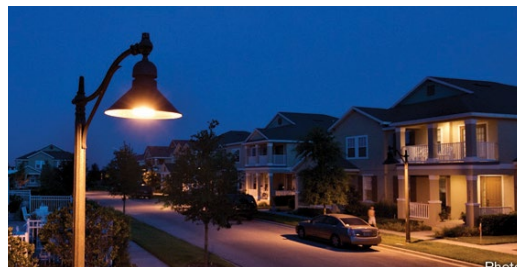

LED LAMP

VIVID Series

A21

A21 3WAY

PS25 E26

PS30 EX39

VIV-PS25, VIV-PS30, VIV-A21

Features & Benefits

Energy Star listed, DLC listed for PS30

High lumen output

Damp location rated

* For applicable models, see product specification below

Beam angle 230°

Enclosed fixture application, Dimmable*

High CRI (90+)*