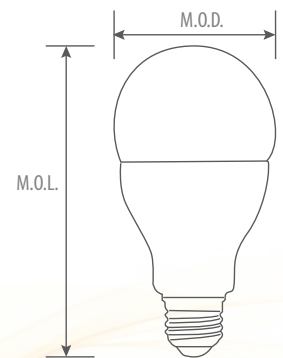

Energy Star listed, DLC listed for PS30

High lumen output

Damp location rated

* For applicable models, see product specification below

Beam angle 230°

Enclosed fixture application, Dimmable*

High CRI (90+)*

Dimensional drawing

Warranty & Cautions

15,000hrs: 2-year; 25,000hrs: 3-year; 50,000hrs: 5-year limited warranty

Operating temperature range between -40°C and +40°C

Product Specification

Ordering Code	Energy Star / DLC	Model Number	Watts	Base	Voltage (V)	Hour Rating	Beam Angle	Initial Lumens(lm)	CCT(K)	CRI	Enclosed Fixture Application	Damp Location	Dimmable	M.O.D. (inch)	M.O.L. (inch)	Case QTY.
1754406	ES	VIV-PS25/27W/40/E26	27	E26	120-277	25,000	230°	3200	4000	80	Y	Y	N	3.23	6.73	40
1755404	DLC	VIV-PS30/36W/40/EX39	36	EX39	120-277	50,000	230°	5000	4000	80	Y	Y	N	3.74	7.28	40
1764210	ES	VIV-A21/23W/30/D	23	E26	120	15,000	230°	2550	3000	80	Y	Y	Y	2.63	4.8	40
1753200	ES	VIV-A21/190/18W/30/D	18	E26	120	25,000	230°	2000	3000	90	Y	Y	Y	2.63	4.8	40
1763232	ES	VIV-A21/3WAY/15W/27/D	15/10/5	E26	120	15,000	230°	1600/1100/600	2700	80	Y	Y	Y	2.63	4.8	40