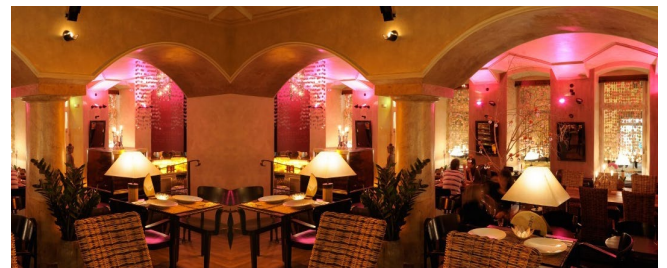

Features & Benefits

Energy Star listed, DLC listed for PS30

High lumen output

Damp location rated

* For applicable models, see product specification below

Beam angle 230°

Enclosed fixture application, Dimmable*

High CRI (90+)*