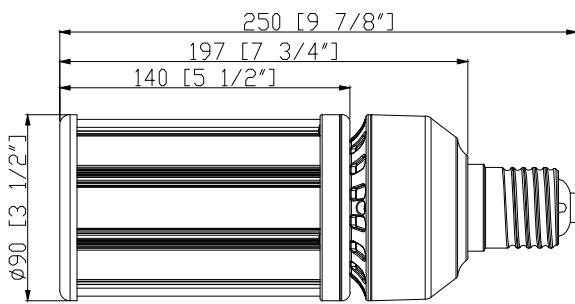

Specifications(2835)

Model	Color	CCT	Lumen (lm) (±10%)	Power(w) (±10%)	Base	Voltage
CB26-027-AW-W-01	White	5000K	3260	27	E39/EX39/E40/E26/E27	100-277V AC
CB26-027-AW-NW-01	Neutral white	4000K	3110	27	E39/EX39/E40/E26/E27	100-277V AC
CB26-027-AW-WW-01	Warm white	3000K	2860	27	E39/EX39/E40/E26/E27	100-277V AC
CB26-036-AW-W-01	White	5000K	4450	36	E39/EX39/E40/E26/E27	100-277V AC
CB26-036-AW-NW-01	Neutral white	4000K	4240	36	E39/EX39/E40/E26/E27	100-277V AC
CB26-036-AW-WW-01	Warm white	3000K	3900	36	E39/EX39/E40/E26/E27	100-277V AC
CB26-045-AW-W-01	White	5000K	5600	45	E39/EX39/E40/E26/E27	100-277V AC
CB26-045-AW-NW-01	Neutral white	4000K	5340	45	E39/EX39/E40/E26/E27	100-277V AC
CB26-045-AW-WW-01	Warm white	3000K	4910	45	E39/EX39/E40/E26/E27	100-277V AC
CB26-054-AW-W-01	White	5000K	6550	54	E39/EX39/E40/E26/E27	100-277V AC
CB26-054-AW-NW-01	Neutral white	4000K	6240	54	E39/EX39/E40/E26/E27	100-277V AC
CB26-054-AW-WW-01	Warm white	3000K	5740	54	E39/EX39/E40E26/E27	100-277V AC

Dimensions (Unit: mm)

CB39-027-AW

CB39-036-AW

CB39-045-AW

CB39-054-AW

CB26-027-AW

CB26-036-AW

CB26-045-AW

specifications	Packing qty.	Inner box dimension	carton dimension	Net weight	Unit gross weight	Gross weight
27W	18PCS	115*115*225mm	375*375*470mm	0.90KG	1.00KG	19,5KG
36W	18PCS	115*115*255mm	375*375*530mm	0.95KG	1.06KG	20.5KG
45W	18PCS	115*115*268mm	375*375*555mm	1.0KG	1,12KG	21,5KG
54W	18PCS	115*115*285mm	375*375*590mm	1.1KG	1,22KG	24.0KG