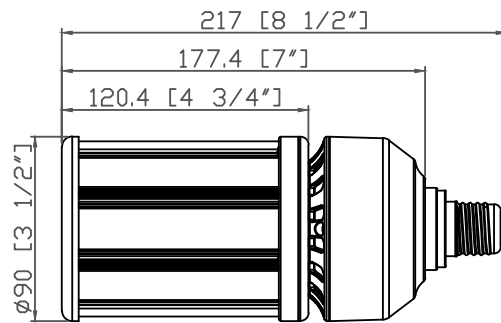

Dimensions (Unit: mm)

CB39-027-AW

CB39-036-AW

CB39-045-AW

CB39-054-AW

CB26-027-AW

CB26-036-AW

CB26-045-AW

specifications	Packing qty.	Inner box dimension	carton dimension	Net weight	Unit gross weight	Gross weight
27W	18PCS	115*115*225mm	375*375*470mm	0.90KG	1.00KG	19,5KG
36W	18PCS	115*115*255mm	375*375*530mm	0.95KG	1.06KG	20.5KG
45W	18PCS	115*115*268mm	375*375*555mm	1.0KG	1,12KG	21,5KG
54W	18PCS	115*115*285mm	375*375*590mm	1.1KG	1,22KG	24.0KG