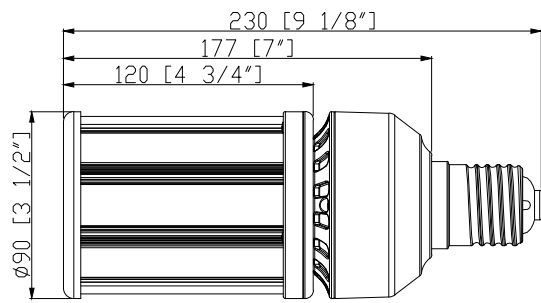

FOTACH LED Corn Lamp

Features

Specifications(5630)

Model	Color	CCT	Lumen (lm) (±10%)	Power(w) (±10%)	Base	Voltage
CB39-027-AW-W	White	5000K	3570	27	E39/EX39/E40/E26/E27	100-277V AC
CB39-027-AW-NW	Neutral white	4000K	3400	27	E39/EX39/E40/E26/E27	100-277V AC
CB39-027-AW-WW	Warm white	3000K	3120	27	E39/EX39/E40/E26/E27	100-277V AC
CB39-036-AW-W	White	5000K	5010	36	E39/EX39/E40/E26/E27	100-277V AC
CB39-036-AW-NW	Neutral white	4000K	4780	36	E39/EX39/E40/E26/E27	100-277V AC
CB39-036-AW-WW	Warm white	3000K	4390	36	E39/EX39/E40/E26/E27	100-277V AC
CB39-045-AW-W	White	5000K	6380	45	E39/EX39/E40/E26/E27	100-277V AC
CB39-045-AW-NW	Neutral white	4000K	6080	45	E39/EX39/E40/E26/E27	100-277V AC
CB39-045-AW-WW	Warm white	3000K	5590	45	E39/EX39/E40/E26/E27	100-277V AC
CB39-054-AW-W	White	5000K	7440	54	E39/EX39/E40/E26/E27	100-277V AC
CB39-054-AW-NW	Neutral white	4000K	7090	54	E39/EX39/E40/E26/E27	100-277V AC
CB39-054-AW-WW	Warm white	3000K	6520	54	E39/EX39/E40E26/E27	100-277V AC

Dimensions (Unit: mm)

CB39-027-AW

CB39-036-AW

CB39-045-AW

CB39-054-AW

CB26-027-AW

CB26-036-AW

CB26-045-AW

specifications	Packing qty.	Inner box dimension	carton dimension	Net weight	Unit gross weight	Gross weight
27W	18PCS	115*115*225mm	375*375*470mm	0.90KG	1.00KG	19,5KG
36W	18PCS	115*115*255mm	375*375*530mm	0.95KG	1.06KG	20.5KG
45W	18PCS	115*115*268mm	375*375*555mm	1.0KG	1,12KG	21,5KG
54W	18PCS	115*115*285mm	375*375*590mm	1.1KG	1,22KG	24.0KG