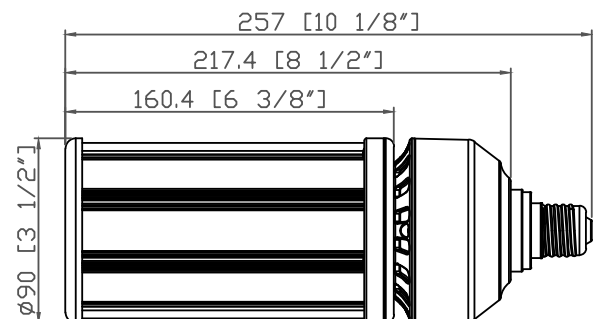

Dimensions (Unit: mm)

CB39-027-AW

CB39-036-AW

CB39-045-AW

CB39-054-AW

CB26-027-AW

CB26-036-AW

CB26-045-AW

specifications	Packing qty.	Inner box dimension	carton dimension	Net weight	Unit gross weight	Gross weight
27W	18PCS	115*115*225mm	375*375*470mm	0.90KG	1.00KG	19,5KG
36W	18PCS	115*115*255mm	375*375*530mm	0.95KG	1.06KG	20.5KG
45W	18PCS	115*115*268mm	375*375*555mm	1.0KG	1,12KG	21,5KG
54W	18PCS	115*115*285mm	375*375*590mm	1.1KG	1,22KG	24.0KG