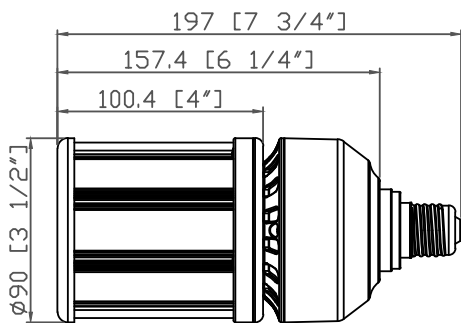

Dimensions (Unit: mm)

CB39-027-AW

CB39-036-AW

CB39-045-AW

CB39-054-AW

CB26-027-AW

CB26-036-AW

CB26-045-AW

specifications	Packing qty.	Inner box dimension	carton dimension	Net weight	Unit gross weight	Gross weight
27W	18PCS	115*115*225mm	375*375*470mm	0.90KG	1.00KG	19,5KG
36W	18PCS	115*115*255mm	375*375*530mm	0.95KG	1.06KG	20.5KG
45W	18PCS	115*115*268mm	375*375*555mm	1.0KG	1,12KG	21,5KG
54W	18PCS	115*115*285mm	375*375*590mm	1.1KG	1,22KG	24.0KG