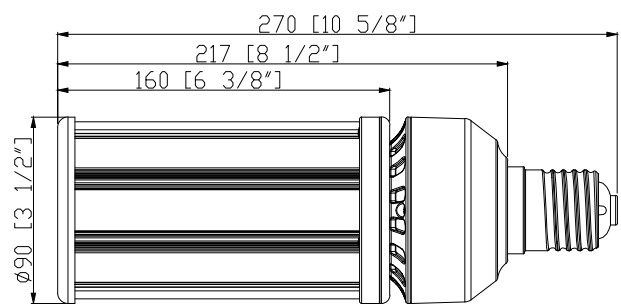

Dimensions (Unit: mm)

CB39-027-AW

CB39-036-AW

CB39-045-AW

CB39-054-AW

CB26-027-AW

CB26-036-AW

CB26-045-AW

specifications	Packing qty.	Inner box dimension	carton dimension	Net weight	Unit gross weight	Gross weight
27W	18PCS	115*115*225mm	375*375*470mm	0.90KG	1.00KG	19,5KG
36W	18PCS	115*115*255mm	375*375*530mm	0.95KG	1.06KG	20.5KG
45W	18PCS	115*115*268mm	375*375*555mm	1.0KG	1,12KG	21,5KG
54W	18PCS	115*115*285mm	375*375*590mm	1.1KG	1,22KG	24.0KG