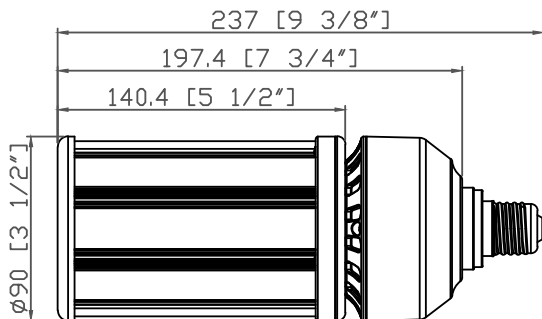

Dimensions (Unit: mm)

CB39-027-AW

CB39-036-AW

CB39-045-AW

CB39-054-AW

CB26-027-AW

CB26-036-AW

CB26-045-AW

specifications	Packing qty.	Inner box dimension	carton dimension	Net weight	Unit gross weight	Gross weight
27W	18PCS	115*115*225mm	375*375*470mm	0.90KG	1.00KG	19,5KG
36W	18PCS	115*115*255mm	375*375*530mm	0.95KG	1.06KG	20.5KG
45W	18PCS	115*115*268mm	375*375*555mm	1.0KG	1,12KG	21,5KG
54W	18PCS	115*115*285mm	375*375*590mm	1.1KG	1,22KG	24.0KG