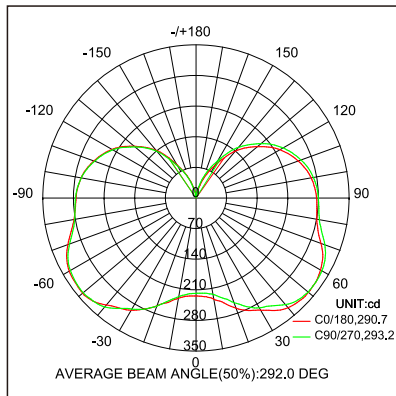

Luminous Intensity Distribution Diagram(5630)

CB26-027-AW