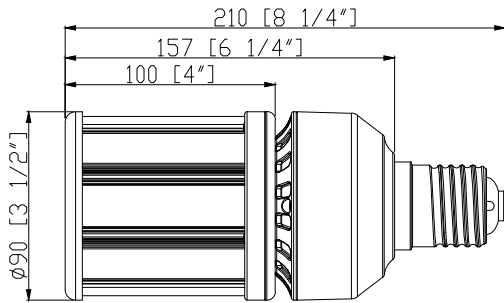

FOTACH LED Corn Lamp

Features

Specifications(5630)

Model	Color	CCT	Lumen (lm) (±10%)	Power(w) (±10%)	Base	Voltage
CB39-027-AW-W	White	5000K	3570	27	E39/EX39/E40/E26/E27	100-277V AC
CB39-027-AW-NW	Neutral white	4000K	3400	27	E39/EX39/E40/E26/E27	100-277V AC
CB39-027-AW-WW	Warm white	3000K	3120	27	E39/EX39/E40/E26/E27	100-277V AC
CB39-036-AW-W	White	5000K	5010	36	E39/EX39/E40/E26/E27	100-277V AC
CB39-036-AW-NW	Neutral white	4000K	4780	36	E39/EX39/E40/E26/E27	100-277V AC
CB39-036-AW-WW	Warm white	3000K	4390	36	E39/EX39/E40/E26/E27	100-277V AC
CB39-045-AW-W	White	5000K	6380	45	E39/EX39/E40/E26/E27	100-277V AC
CB39-045-AW-NW	Neutral white	4000K	6080	45	E39/EX39/E40/E26/E27	100-277V AC
CB39-045-AW-WW	Warm white	3000K	5590	45	E39/EX39/E40/E26/E27	100-277V AC
CB39-054-AW-W	White	5000K	7440	54	E39/EX39/E40/E26/E27	100-277V AC
CB39-054-AW-NW	Neutral white	4000K	7090	54	E39/EX39/E40/E26/E27	100-277V AC
CB39-054-AW-WW	Warm white	3000K	6520	54	E39/EX39/E40E26/E27	100-277V AC

Dimensions (Unit: mm)

CB39-027-AW

CB39-036-AW

CB39-045-AW

CB39-054-AW

CB26-027-AW

CB26-036-AW

CB26-045-AW

specifications	Packing qty.	Inner box dimension	carton dimension	Net weight	Unit gross weight	Gross weight
27W	18PCS	115*115*225mm	375*375*470mm	0.90KG	1.00KG	19,5KG
36W	18PCS	115*115*255mm	375*375*530mm	0.95KG	1.06KG	20.5KG
45W	18PCS	115*115*268mm	375*375*555mm	1.0KG	1,12KG	21,5KG
54W	18PCS	115*115*285mm	375*375*590mm	1.1KG	1,22KG	24.0KG