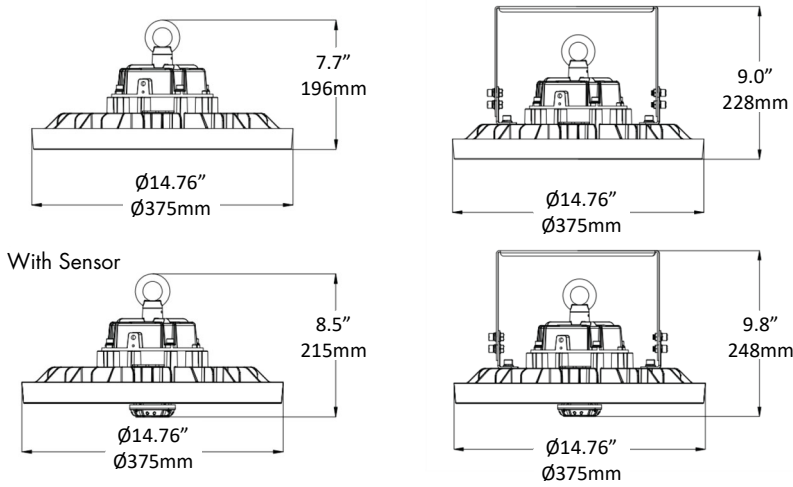

Physical Characteristics

Fixture Color	White
Lens Type	Polycarbonate circular ribbed lens
Input Cable Length	3.3' (1m)
Length	14.76" (375mm) Dia.
Height	7.7" (196mm)
Weight	9.4 lbs.

Electrical Characteristics

IP69K

Revision: 12, 03-Mar 2023

Select-Pro CCT/Wattage Selectable Modern High Bay

Dimensions:

Photometrics:

Factory Installed Plug and Cable Options:

Factory Installed NSF Certified Watertight Plug Options: