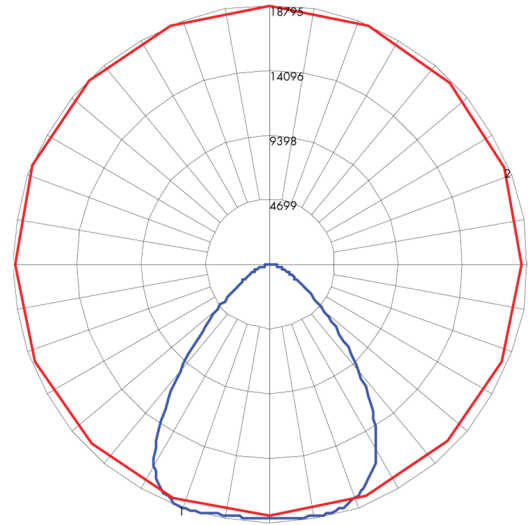

Photometrics: