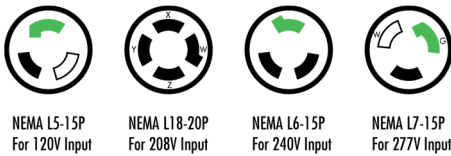

IP69K

Revision: 12, 03-Mar 2023

Select-Pro CCT/Wattage Selectable Modern High Bay

Dimensions:

Photometrics:

Factory Installed Plug and Cable Options:

Factory Installed NSF Certified Watertight Plug Options:

Indoor Plug Options*	Molded Plug with 11-foot Cable Options*
"-P1" - NEMA L5-15P for 120V	"-P6-C" - NEMA L5-15P for 120V
"-P5" - NEMA L5-15P for 208V	"-P10-C" - NEMA L5-15P for 208V
"-P2" - NEMA L6-15P for 240V	"-P7-C" - NEMA L6-15P for 240V
"-P3" - NEMA L7-15P for 277V	"-P8-C" - NEMA L7-15P for 277V