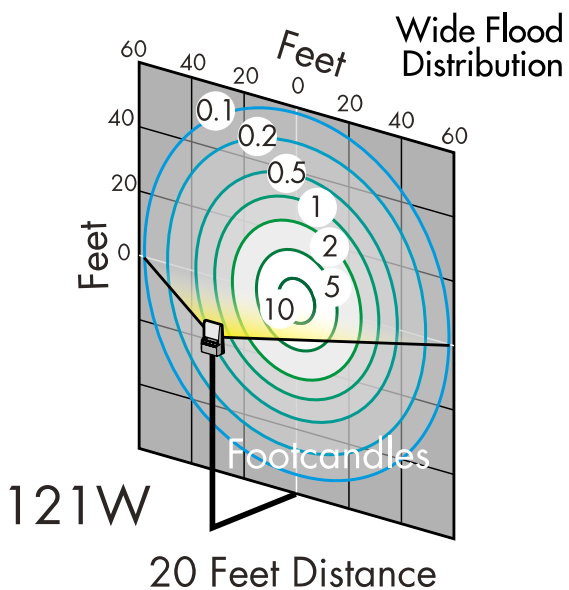

Venture VFLOOD - 121W LED Flood Light