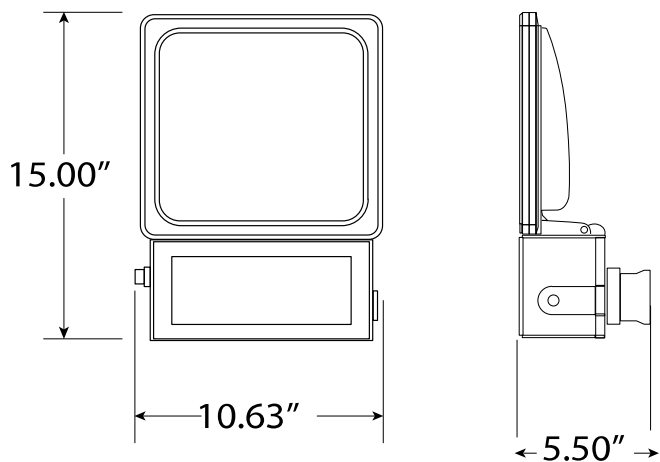

Venture VFLOOD - 121W LED Flood Light