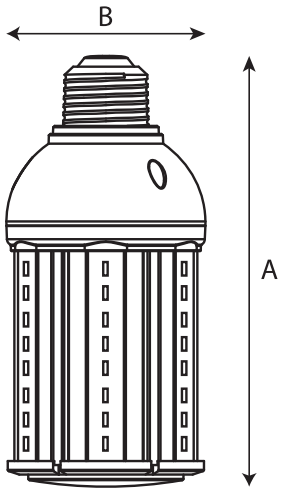

Product Performance

Input Power (W)	10
Initial Lumens	1200
Lumens/Watt	120
Correlated Color Temperature (CCT)	3000K
Color Rendering Index (CRI)	80
Life Hours	50000
Minimum Lamp Compartment Size	6" Dia by 8.5" long
Dimming	No
Operating Temperature Range	-40°F to 122°F (-40°C to 50°C)

Physical Characteristics

Base Type	Medium, (E26)
Overall Length A	5.63" (143mm)
Diameter B	2.36" (60mm)
Weight	0.55 lbs (248 g)

Electrical Characteristics

Input Voltage Range	100V-277V; 50/60Hz
Driver	Internal within lamp
Power Factor	>0.90
THD	<20%

Regulatory Qualifications

cULus Listed

Accessories

SP12714 – 120-277V Surge Protector

Venture 10W LED Retrofit Lamp

Easy to install - bypass ballast and provide voltage directly to lamp

(800) 451-2606
Fax: (800) 451-2605
2451 Enterprise Parkway East
Twinsburg, Ohio 44087 USA
E-mail: venture@adlt.com
VentureLighting.com