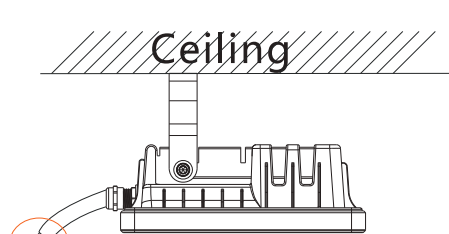

Production Introduction:

Slim LED Flood light which is high quality LED CHIP and Driver, With unique Die-cast aluminum heat sink and tempered glass lens(120degrees), the light is ideal product for car parking area, street area and similar applications.

Package Including:

1. One pc Slim LED Flood Light
2. One pc Slim LED Flood Light User Manual

Warning:

1. Please read the manual carefully before installation.
2. Please hire qualified person or professional installation company to install the light.
3. Please check the local voltage range is correspond with the working voltage of the light before installation.
4. Examine product carefully after open the carton.If it's damaged,please contact us.
5. Make sure the power supply has been cut off before maintenance or installation the lamp. After confirm the power cord is properly installed, the power can be turn on.
6. Make sure there is a good ventilation environment around the lamp. Keep the light out of fire, electrical shock or vibration.

Features

1. IP65, IK08/IK10
- 2.AC100~277V/347V is available
- 3.Patent product, Intellectual property right protection.
- 4.Installation: Bracket.

Application

Widely used in workshop,warehouse,highway toll station, supermarket, exhibition building,gymnasium...etc...

Usage Conditions

1. Temperature: (-40~+50)°C
2. Relative air humidity to 100%

Installation Instruction

wire color:
Brown:L
Blue:N
Yellow&Green:GND