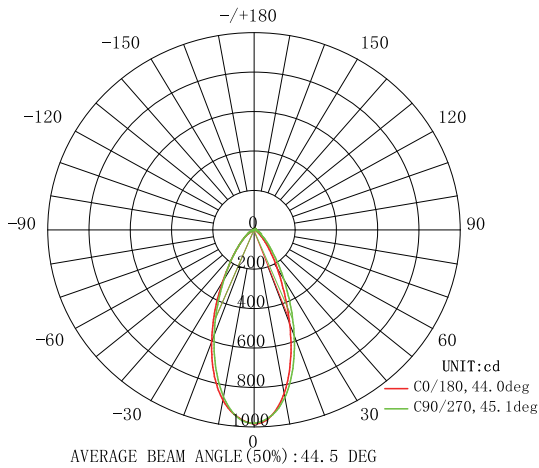

Features

- IC Rated
- Airtight
- Dimmable
- Work with most of existing dimmer in market
- Five years limited warranty
- Not for emergency lighting
- Suitable for damp locations

360° Rotation

90° Tilt

| | 3WAY CCT Adjustable | | | 5WAY CCT Adjustable | | |
|-----------------------|---------------------|------------------|------------------|-------------------------|-------------------------|-------------------------|
| Mode No. | DL4-023-8WH8345 | DL4-023-8BK8345 | DL4-023-8BN8345 | DL4-148-9WH5CS | DL4-148-9BK5CS | DL4-148-9BN5CS |
| Dimension | Ø4.7"x1.1" | Ø4.7"x1.1" | Ø4.7"x1.1" | Ø4.7"x1.1" | Ø4.7"x1.1" | Ø4.7"x1.1" |
| Fixture Color | White | Black | Brushed nickel | White | Black | Brushed nickel |
| Watts | 8W | 8W | 8W | 9W | 9W | 9W |
| Volts | 120V | 120V | 120V | 120V | 120V | 120V |
| CRI | 80 | 80 | 80 | 80 | 80 | 80 |
| Color Temperature | 30K,40K,50K ADJ | 30K,40K,50K ADJ | 30K,40K,50K ADJ | 27K,30K,35K,40K,50K ADJ | 27K,30K,35K,40K,50K ADJ | 27K,30K,35K,40K,50K ADJ |
| Initial Lumens | 700 | 700 | 700 | 750 | 750 | 750 |
| Beam Angle | 40° | 40° | 40° | 40° | 40° | 40° |
| Operating Temperature | (-4°F) - (104°F) | (-4°F) - (104°F) | (-4°F) - (104°F) | (-4°F) - (104°F) | (-4°F) - (104°F) | (-4°F) - (104°F) |
| Average Rated Life | 50000H | 50000H | 50000H | 50000H | 50000H | 50000H |
| Weight(g) | 440 | 440 | 440 | 440 | 440 | 440 |
| Warranty | 5 years | 5 years | 5 years | 5 years | 5 years | 5 years |

LUMINOUS INTENSITY DISTRIBUTION DIAGRAM

AAI Figure