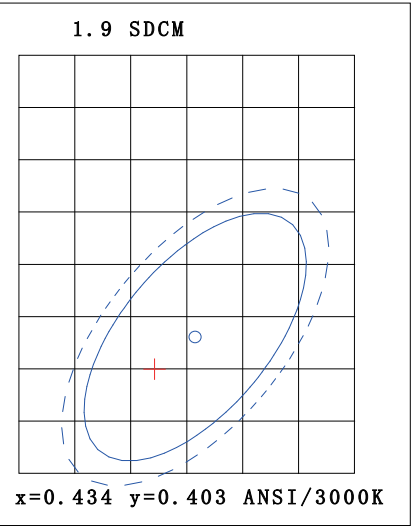

Features

- IC Rated
- Airtight
- Dimmable
- Work with most of existing dimmer in market
- Five years limited warranty
- Not for emergency lighting
- Suitable for damp locations

360° Rotation

90° Tilt

| | 3WAY CCT Adjustable | | | 5WAY CCT Adjustable | | |
|-----------------------|---------------------|------------------|------------------|-------------------------|-------------------------|-------------------------|
| Mode No. | DL4-023-8WH8345 | DL4-023-8BK8345 | DL4-023-8BN8345 | DL4-148-9WH5CS | DL4-148-9BK5CS | DL4-148-9BN5CS |
| Dimension | Ø4.7"x1.1" | Ø4.7"x1.1" | Ø4.7"x1.1" | Ø4.7"x1.1" | Ø4.7"x1.1" | Ø4.7"x1.1" |
| Fixture Color | White | Black | Brushed nickel | White | Black | Brushed nickel |
| Watts | 8W | 8W | 8W | 9W | 9W | 9W |
| Volts | 120V | 120V | 120V | 120V | 120V | 120V |
| CRI | 80 | 80 | 80 | 80 | 80 | 80 |
| Color Temperature | 30K,40K,50K ADJ | 30K,40K,50K ADJ | 30K,40K,50K ADJ | 27K,30K,35K,40K,50K ADJ | 27K,30K,35K,40K,50K ADJ | 27K,30K,35K,40K,50K ADJ |
| Initial Lumens | 700 | 700 | 700 | 750 | 750 | 750 |
| Beam Angle | 40° | 40° | 40° | 40° | 40° | 40° |
| Operating Temperature | (-4°F) - (104°F) | (-4°F) - (104°F) | (-4°F) - (104°F) | (-4°F) - (104°F) | (-4°F) - (104°F) | (-4°F) - (104°F) |
| Average Rated Life | 50000H | 50000H | 50000H | 50000H | 50000H | 50000H |
| Weight(g) | 440 | 440 | 440 | 440 | 440 | 440 |
| Warranty | 5 years | 5 years | 5 years | 5 years | 5 years | 5 years |

LUMINOUS INTENSITY DISTRIBUTION DIAGRAM

AAI Figure