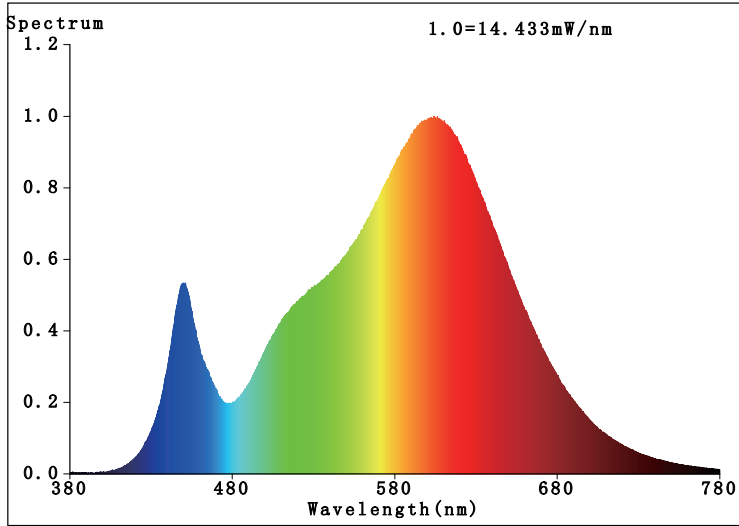

Features

- IC Rated
- Airtight
- Dimmable
- Work with most of existing dimmer in market
- Five years limited warranty
- Not for emergency lighting
- Suitable for damp locations

360° Rotation

90° Tilt

| | 3WAY CCT Adjustable | | | 5WAY CCT Adjustable | | |
|-----------------------|---------------------|------------------|------------------|-------------------------|-------------------------|-------------------------|
| Mode No. | DL4-023-8WH8345 | DL4-023-8BK8345 | DL4-023-8BN8345 | DL4-148-9WH5CS | DL4-148-9BK5CS | DL4-148-9BN5CS |
| Dimension | Ø4.7"x1.1" | Ø4.7"x1.1" | Ø4.7"x1.1" | Ø4.7"x1.1" | Ø4.7"x1.1" | Ø4.7"x1.1" |
| Fixture Color | White | Black | Brushed nickel | White | Black | Brushed nickel |
| Watts | 8W | 8W | 8W | 9W | 9W | 9W |
| Volts | 120V | 120V | 120V | 120V | 120V | 120V |
| CRI | 80 | 80 | 80 | 80 | 80 | 80 |
| Color Temperature | 30K,40K,50K ADJ | 30K,40K,50K ADJ | 30K,40K,50K ADJ | 27K,30K,35K,40K,50K ADJ | 27K,30K,35K,40K,50K ADJ | 27K,30K,35K,40K,50K ADJ |
| Initial Lumens | 700 | 700 | 700 | 750 | 750 | 750 |
| Beam Angle | 40° | 40° | 40° | 40° | 40° | 40° |
| Operating Temperature | (-4°F) - (104°F) | (-4°F) - (104°F) | (-4°F) - (104°F) | (-4°F) - (104°F) | (-4°F) - (104°F) | (-4°F) - (104°F) |
| Average Rated Life | 50000H | 50000H | 50000H | 50000H | 50000H | 50000H |
| Weight(g) | 440 | 440 | 440 | 440 | 440 | 440 |
| Warranty | 5 years | 5 years | 5 years | 5 years | 5 years | 5 years |

LUMINOUS INTENSITY DISTRIBUTION DIAGRAM

AAI Figure