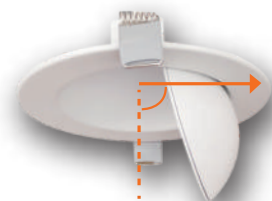

Features

- IC Rated
- Airtight
- Dimmable
- Work with most of existing dimmer in market
- Five years limited warranty
- Not for emergency lighting
- Suitable for damp locations

360° Rotation

90° Tilt

| | 3WAY CCT Adjustable | | | 5WAY CCT Adjustable | | |
|-----------------------|---------------------|------------------|------------------|-------------------------|-------------------------|-------------------------|
| Mode No. | DL4-023-8WH8345 | DL4-023-8BK8345 | DL4-023-8BN8345 | DL4-148-9WH5CS | DL4-148-9BK5CS | DL4-148-9BN5CS |
| Dimension | Ø4.7"x1.1" | Ø4.7"x1.1" | Ø4.7"x1.1" | Ø4.7"x1.1" | Ø4.7"x1.1" | Ø4.7"x1.1" |
| Fixture Color | White | Black | Brushed nickel | White | Black | Brushed nickel |
| Watts | 8W | 8W | 8W | 9W | 9W | 9W |
| Volts | 120V | 120V | 120V | 120V | 120V | 120V |
| CRI | 80 | 80 | 80 | 80 | 80 | 80 |
| Color Temperature | 30K,40K,50K ADJ | 30K,40K,50K ADJ | 30K,40K,50K ADJ | 27K,30K,35K,40K,50K ADJ | 27K,30K,35K,40K,50K ADJ | 27K,30K,35K,40K,50K ADJ |
| Initial Lumens | 700 | 700 | 700 | 750 | 750 | 750 |
| Beam Angle | 40° | 40° | 40° | 40° | 40° | 40° |
| Operating Temperature | (-4°F) - (104°F) | (-4°F) - (104°F) | (-4°F) - (104°F) | (-4°F) - (104°F) | (-4°F) - (104°F) | (-4°F) - (104°F) |
| Average Rated Life | 50000H | 50000H | 50000H | 50000H | 50000H | 50000H |
| Weight(g) | 440 | 440 | 440 | 440 | 440 | 440 |
| Warranty | 5 years | 5 years | 5 years | 5 years | 5 years | 5 years |