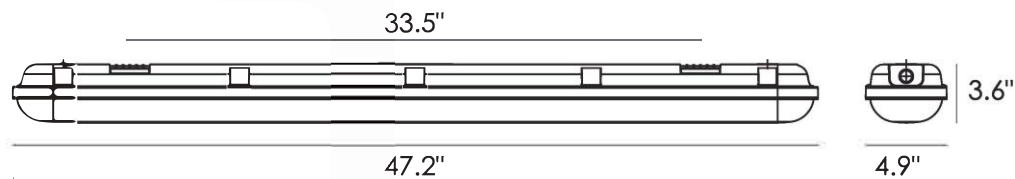

210x290mm 20.9.21

Innovation & Quality

www.votatec.ca

3Way CCT 4FT Vapor Fixture

J5236KLDB-45W-40
J5236KLDB-45W-50
J5236KLDX-DU45W-3CCT

3Way CCT 4FT Vapor Fixture

Specification

Model No.	Power	Input Voltage	Dimming	Brightness	CCT	L x W x H
J5236KLDB-45W-40	45W	120-347V	0-10V	5850LM	4000K	47.2" x 4.9" x 3.6"
J5236KLDB-45W-50	45W	120-347V	0-10V	5850LM	5000K	47.2" x 4.9" x 3.6"
J5236KLDX-DU45W3-CCT	45W	120-347V	0-10V	5850LM	4000K/5000K/6500K	47.2" x 4.9" x 3.6"

General Characteristics

Fixture Life Hours
Material
Bulb
Lumens Per Watt (LPW)

Safety Rating

Ingress Protection
Dimmable
Dimming Type

Fixture Characteristics

Shape
Number of Lights
Mounting
Use Location

Electrical Characteristics

Watts
Volts
Power Factor
Operating Temperature

Light Characteristics

Brightness
Color Accuracy (CRI)
Light Appearance
Color Temperature
Beam Angle

Product Dimensions

Item Dimensions (in)

70000 Hours
PC
Integrated LED
130.00
cULus Listed-Wet Location
IP65
True
0-10V

Linear
1 - Lighter In series
Surface
Outdoor / Indoor

45 W
120-347V
0.95
(-)25 To 50°C

5850 Lumens
80
Warm White
4000K / 5000K / 6500K
°110

(L) 47.2 (W) 4.9 (H) 3.6