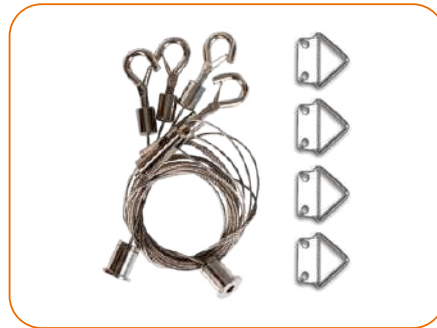

### Dimensions:

602\*602mm

602\*1209mm

298\*1209mm

### Installation Accessories:

- Spring Clip

- Suspended Kit

- Surface Mounted Frame