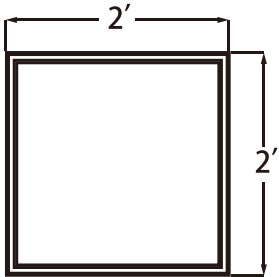

### Specification:

Model No.:	Size	Wattage (W)	Efficacy (lm/W)	Color Temp (K)	CRI	Dim solution	Voltage
VO-22W40-347-3Way-B-SX	2x2 ft	25-30-40W	110lm/W DLC Standard	3500K- 4000K- 5000K- Adjustable	Ra>80	0-10V	120-347V
VO-14W40-347-3Way-B-SX	1x4 ft	25-30-40W					
VO-24W50-347-3Way-B-SX	2x4 ft	30-40-50W					

### Dimensions:

602\*602mm

602\*1209mm

298\*1209mm