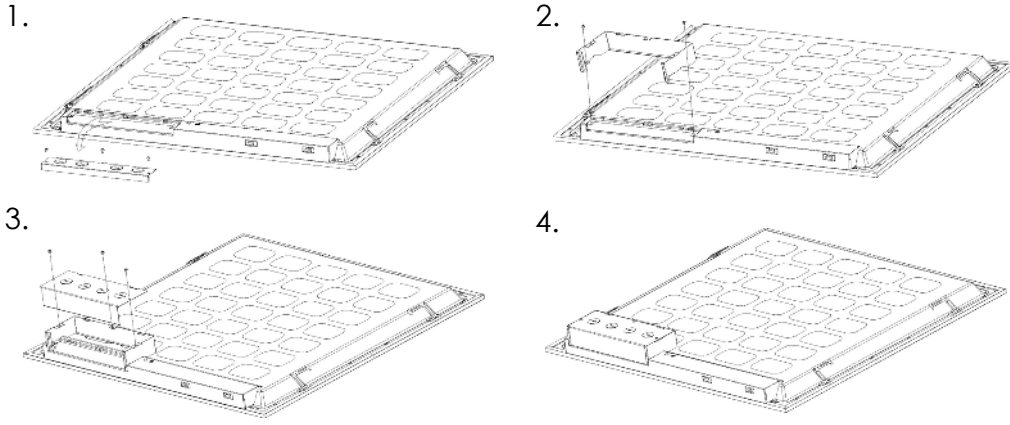

### Specification:

Model No.:	Size	Wattage (W)	Efficacy (lm/W)	Color Temp (K)	CRI	Dim solution	Voltage
VO-22W40-347-3Way-B-SX	2x2 ft	25-30-40W	110lm/W DLC Standard	3500K- 4000K- 5000K- Adjustable	Ra>80	0-10V	120-347V
VO-14W40-347-3Way-B-SX	1x4 ft	25-30-40W					
VO-24W50-347-3Way-B-SX	2x4 ft	30-40-50W					

### Dimensions:

602\*602mm

602\*1209mm

298\*1209mm