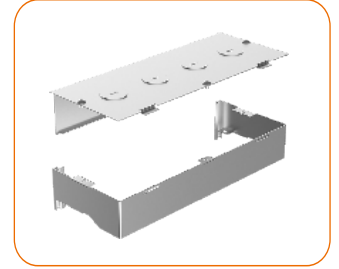

### Specification:

Model No.:	Size	Wattage (W)	Efficacy (lm/W)	Color Temp (K)	CRI	Dim solution	Voltage
VO-22W40-347-5Way-B-SX	2x2 ft	20-25-30-35-40W	110lm/W DLC Standard	3000K- 3500K- 4000K- 5000K- 6000K Adjustable	Ra>80	0-10V	120-347V
VO-14W40-347-5Way-B-SX	1x4 ft	20-25-30-35-40W					
VO-24W50-347-5Way-B-SX	2x4 ft	25-30-40-45-50W					
VO-22W40-347-5Way-B-PX	2x2 ft	20-25-30-35-40W	125lm/W DLC Premium				
VO-14W40-347-5Way-B-PX	1x4 ft	20-25-30-35-40W					
VO-24W50-347-5Way-B-PX	2x4 ft	25-30-40-45-50W					

### Dimensions:

602\*602mm

602\*1209mm

298\*1209mm