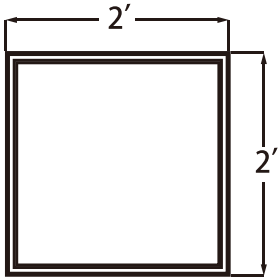

### Specification:

Model No.:	Size	Wattage (W)	Efficacy (lm/W)	Color Temp (K)	CRI	Dim solution	Voltage
VO-22W40-347-5Way-B-SX	2x2 ft	20-25-30-35-40W	110lm/W DLC Standard	3000K- 3500K- 4000K- 5000K- 6000K Adjustable	Ra>80	0-10V	120-347V
VO-14W40-347-5Way-B-SX	1x4 ft	20-25-30-35-40W					
VO-24W50-347-5Way-B-SX	2x4 ft	25-30-40-45-50W					
VO-22W40-347-5Way-B-PX	2x2 ft	20-25-30-35-40W	125lm/W DLC Premium				
VO-14W40-347-5Way-B-PX	1x4 ft	20-25-30-35-40W					
VO-24W50-347-5Way-B-PX	2x4 ft	25-30-40-45-50W					

### Dimensions:

602\*602mm

602\*1209mm

298\*1209mm