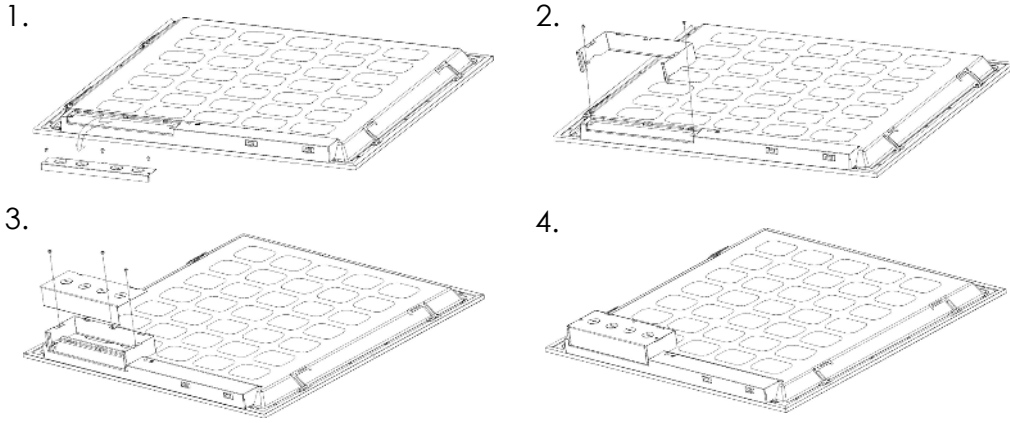

### Specification:

Model No.:	Size	Wattage (W)	Efficacy (lm/W)	Color Temp (K)	CRI	Dim solution	Voltage
VO-22W40-347-5Way-B-SX	2x2 ft	20-25-30-35-40W	110lm/W DLC Standard	3000K- 3500K- 4000K- 5000K- 6000K Adjustable	Ra>80	0-10V	120-347V
VO-14W40-347-5Way-B-SX	1x4 ft	20-25-30-35-40W					
VO-24W50-347-5Way-B-SX	2x4 ft	25-30-40-45-50W					
VO-22W40-347-5Way-B-PX	2x2 ft	20-25-30-35-40W	125lm/W DLC Premium				
VO-14W40-347-5Way-B-PX	1x4 ft	20-25-30-35-40W					
VO-24W50-347-5Way-B-PX	2x4 ft	25-30-40-45-50W					

### Dimensions:

602\*602mm

602\*1209mm

298\*1209mm