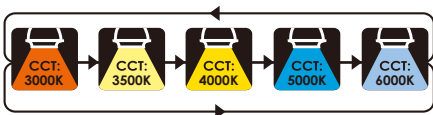

Applications:

- Power Factor: >0.9
- CRI:>80
- Warranty : 5 years