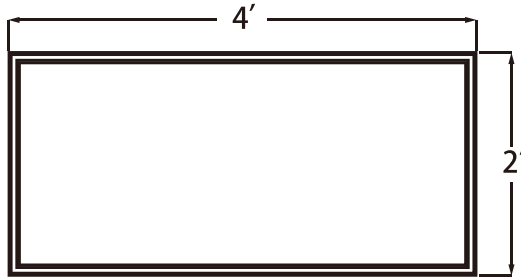

### Specification:

Model No.:	Size	Wattage (W)	Efficacy (lm/W)	Color Temp (K)	CRI	Dim solution	Voltage
VO-22W40-347-5Way-B-SX	2x2 ft	20-25-30-35-40W	110lm/W DLC Standard	3000K- 3500K- 4000K- 5000K- 6000K Adjustable	Ra>80	0-10V	120-347V
VO-14W40-347-5Way-B-SX	1x4 ft	20-25-30-35-40W					
VO-24W50-347-5Way-B-SX	2x4 ft	25-30-40-45-50W					
VO-22W40-347-5Way-B-PX	2x2 ft	20-25-30-35-40W	125lm/W DLC Premium				
VO-14W40-347-5Way-B-PX	1x4 ft	20-25-30-35-40W					
VO-24W50-347-5Way-B-PX	2x4 ft	25-30-40-45-50W					

### Dimensions:

602\*602mm

602\*1209mm

298\*1209mm