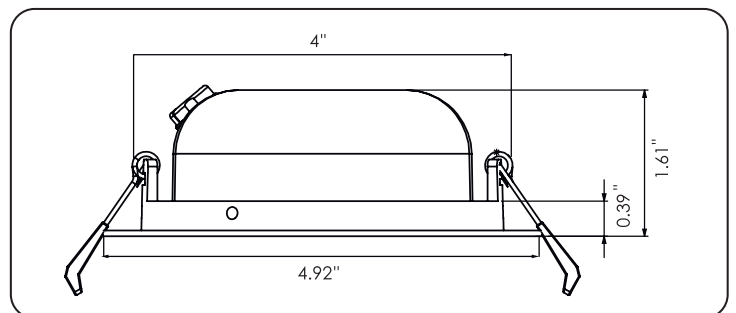

Airtight Gimbal