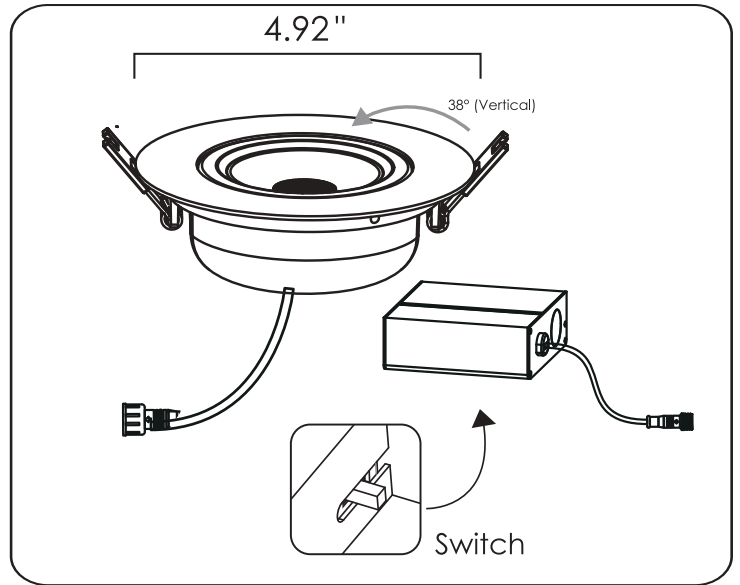

Features

Safe - This downlight comes with airtight back seal cap, prevent dust from falling into the lamp body. It is with IC rated & airtight junction box, protecting from overheating and designed to be installed in the ceiling surrounded by insulation.

It's ETL certified, which means it has met the nationally recognized safety requirements.

- **Energy Efficient** - With Energy Star labeled, it consumes only 10 watts, equivalent to 60W halogen. That's so easy to save up to 90% on the electric bill.

- **Rotatable Design** - with a gimbal trim, the light head is 38° vertical rotatable, which can be used for directional lighting.

- **Long Lifespan** - The lifespan is as long as 50,000 hours. We provide 5 years warranty and lifetime technical support.

Slim Gimbal