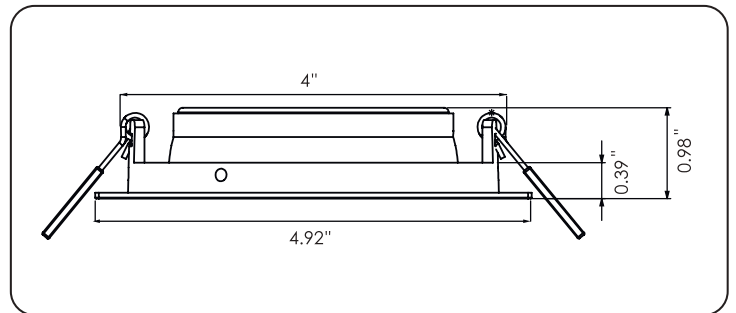

Features

Safe - This downlight comes with airtight back seal cap, prevent dust from falling into the lamp body. It is with IC rated & airtight junction box, protecting from overheating and designed to be installed in the ceiling surrounded by insulation.

It's ETL certified, which means it has met the nationally recognized safety requirements.

- **Energy Efficient** - With Energy Star labeled, it consumes only 10 watts, equivalent to 60W halogen. That's so easy to save up to 90% on the electric bill.

- **Rotatable Design** - with a gimbal trim, the light head is 38° vertical rotatable, which can be used for directional lighting.

- **Long Lifespan** - The lifespan is as long as 50,000 hours. We provide 5 years warranty and lifetime technical support.

Slim Gimbal