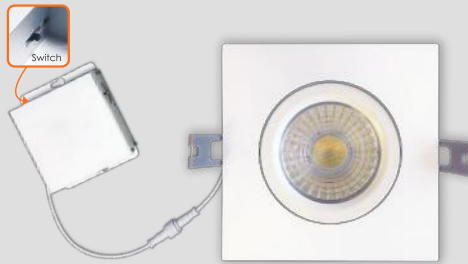

## Gimbal LED Light

4" Round Gimbal LED

4" Round Gimbal LED ( Air Tight )

Option:  
- 3Way CCT Adjustable  
- Single CCT: 3000K/4000K/5000K

4" Round Gimbal LED ( Slim )

Option:  
- 3Way CCT Adjustable  
- Single CCT: 3000K/4000K/5000K

4" Square Gimbal LED

4" Square Gimbal LED ( Air Tight )

Option:  
- 3Way CCT Adjustable  
- Single CCT: 3000K/4000K/5000K

4" Square Gimbal LED ( Slim )

Option:  
- 3Way CCT Adjustable  
- Single CCT: 3000K/4000K/5000K

Specification		
	Round	Square
Model No.	VO-GRP4W10-120-30-D VO-GRP4W10-120-40-D VO-GRP4W10-120-50-D VO-GRP4W10-120-D-3WY	VO-GSP4W10-120-30-D VO-GSP4W10-120-40-D VO-GSP4W10-120-50-D VO-GSP4W10-120-D-3WY
Lumen	750LM	
Power	10W	
Color Option	White / Black / Brush Nickle	
CRI	>80	
Input Voltage	120V/60Hz	
Power Factor	>0.7	
Beam Angle	38°	
Certification	ETL , ES	
Life Time	50000 hrs	

### Features

**Safe** - This downlight comes with airtight back seal cap, prevent dust from falling into the lamp body. It is with IC rated & airtight junction box, protecting from overheating and designed to be installed in the ceiling surrounded by insulation.