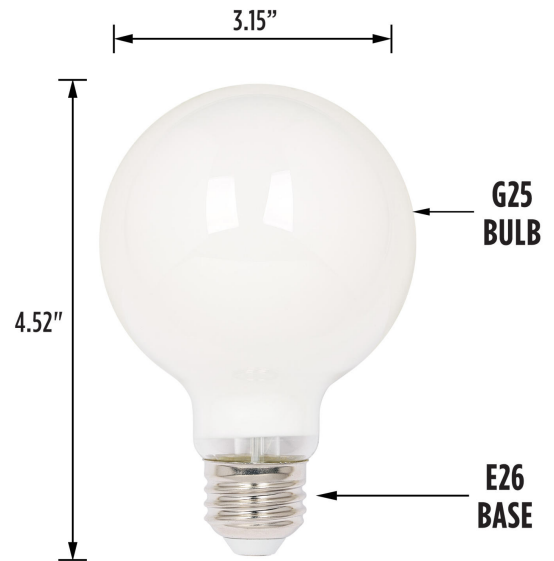

Item Number **5018200**

6.5G25/FilamentLED/DIM/SW/27

Specifications

- Energy Used (Watts): 6.50
- Incandescent Equivalent Wattage: 60
- Volts: 120
- Brightness (Lumens): 810
- Average Rated Hours: 15000
- Life (years)*: 13.6
- Color Temperature (Kelvin): 2700
- Beam Spread: 360°
- Beam Type: OMNI Directional
- CRI: 80
- Efficacy (LPW): 124.62
- Estimated Yearly Energy Cost**: \$0.78
- Package Type: Color Box
- Approved for use in enclosed fixtures

Physical Characteristics

- Color Designation: Warm White
- Finish: Soft White
- Housing Material: Glass
- Base: E26 (Medium)
- MOL: 4.52"
- MOD: 3.15"

Limited Warranty

5 Year

For full warranty information, please follow this link: