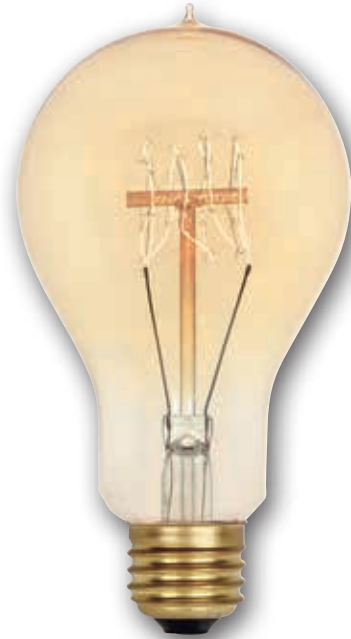

SPECIFICATION SHEET

A23 Timeless, Vintage Inspired Lamp

Item Number **04105**

Specifications

Energy Used (Watts).....	40
Domestic Code	VINTAGE/40/A/A23
Volts	120
Brightness (Lumens)	130
Average Rated Hours	3000
Life (in years)*.....	2.7
Dimmable.....	Yes
Filament Type.....	NX-8
Estimated Yearly Energy Cost**.....	\$4.82
Package Type.....	Card, Tray Pack

Physical Characteristics

Finish.....	Amber
Base.....	E26 (Medium)
MOL	5.51"

*Based on 3 hrs./day

** Based on 3 hrs./day 11¢/kWh - Cost depends on rates and use.

Specifications are subject to change without notice, please visit www.westinghouselighting.com for latest information.