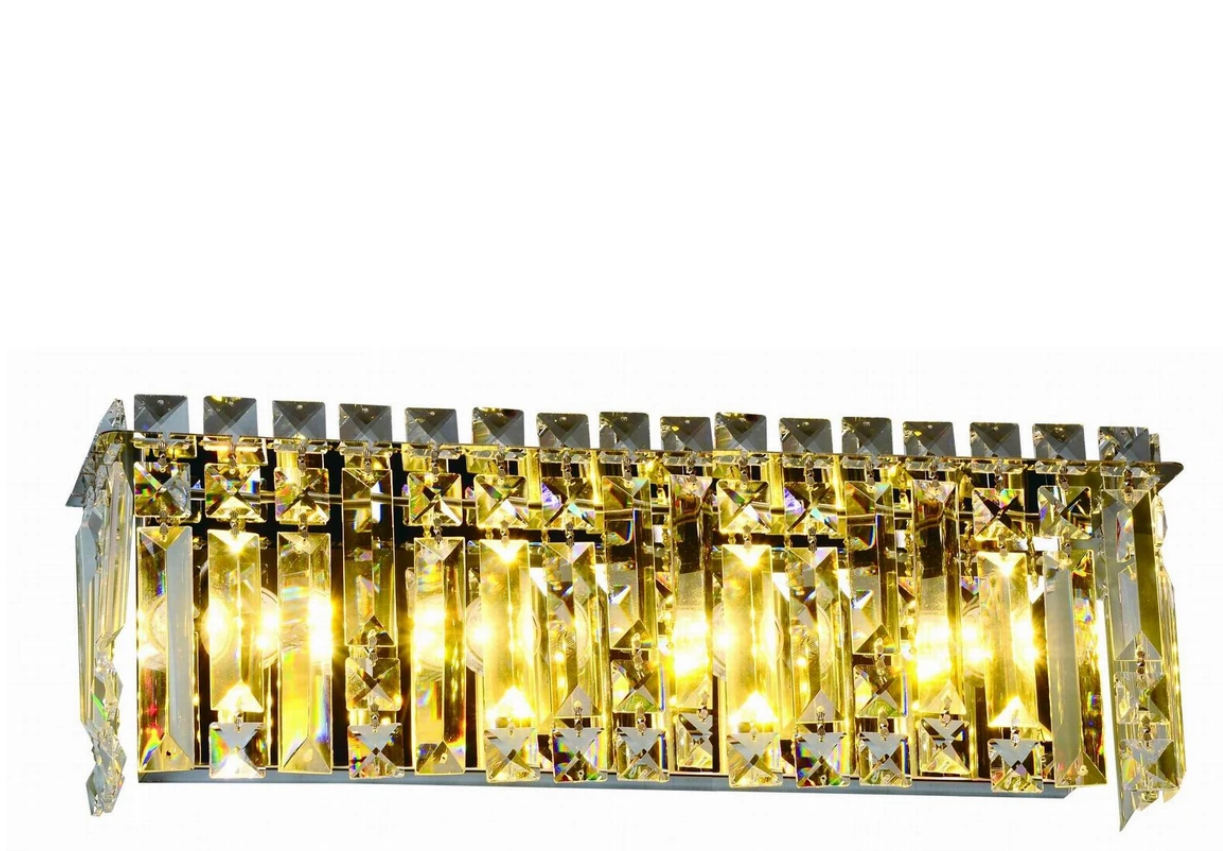

1229WL4

younglighting.ca/products/1229wl4

Finish: Chrome & Clear Crystals

Lamping: G9*4

Length: 17.5"

Width: 5.9"

Height: 3.9"