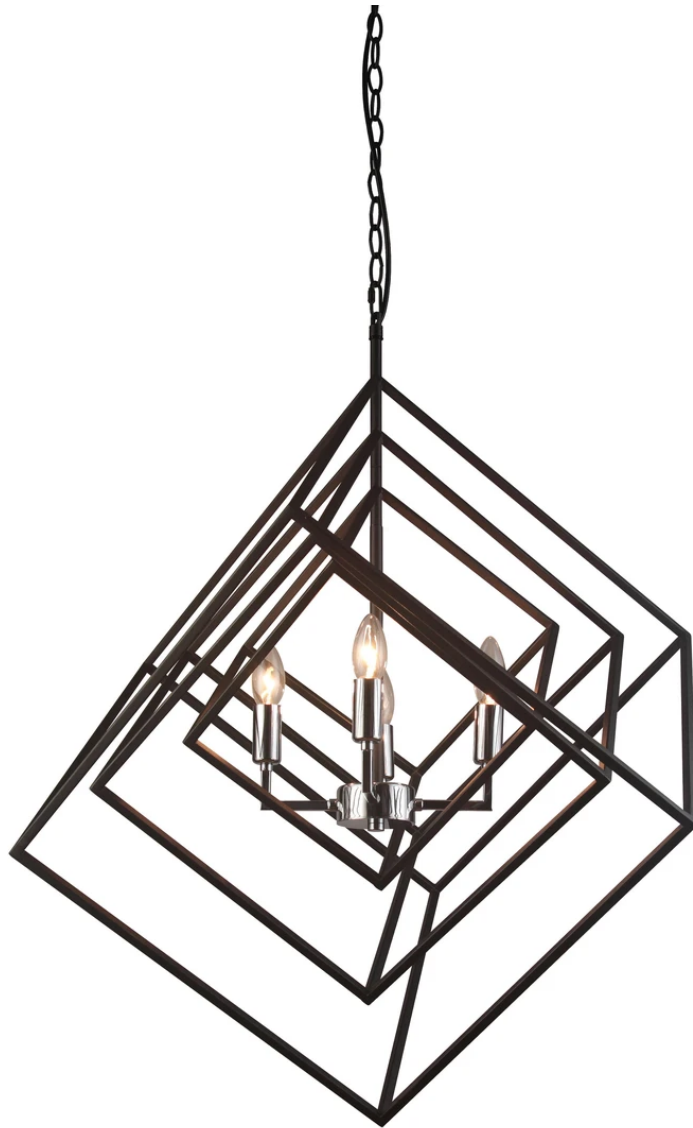

# 1308C4

[younglighting.ca/products/1308c4](http://younglighting.ca/products/1308c4)

Finish: Black & Chrome

Lamping: E12\*4

Diameter: 29"

Height: 32"

Canopy Size: 4.7"

Chain Length: 40"